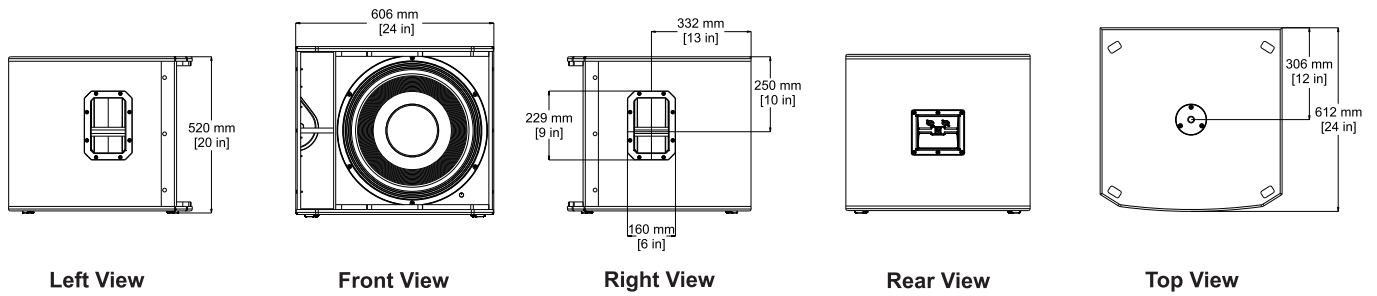

Minimum Impedance:	7.0 Ohms
Connectors:	Dual NL4
Enclosure:	15 mm plywood with EVCoat
Grille:	18 AWG steel with powdercoat
Dimensions (H x W x D):	520 mm x 606 mm x 612 mm (20 in x 24 in x 24 in)
Net Weight:	31.8 kg (70.0 lb)
Shipping Weight:	40.1 kg (88.4 lb)

1. Half Space Measurement.
2. Maximum SPL is measured at 1 m using broadband pink noise at rated peak power rating.

System overview

Frequency response:

Dimensions:

Ordering information

EKX-18S

Passive 18-inch subwoofer, black
Order number **EKX-18S**