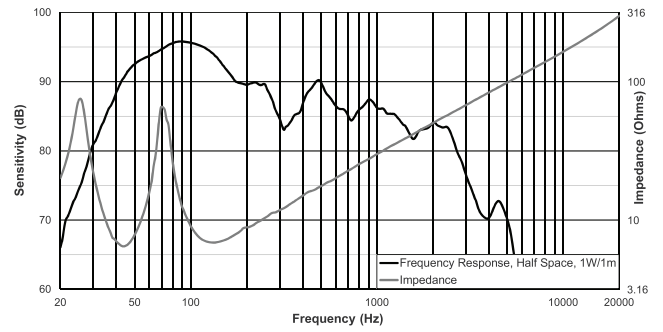

2 | ELX200-12S 12" passive subwoofer

Grille:	18 AWG steel with powdercoat
Color:	Black or white
Dimensions (H x W x D):	397 mm x 445 mm x 457 mm (16.7 in x 17.6 in x 18.0 in)
Net weight:	17.2 kg (38.0 lb)
Shipping weight:	20.2 kg (44.6 lb)

¹Full-space measurement.

²Maximum SPL is measured at 1 m using broadband pink noise at rated peak power rating.

Dimensions:

Frequency response and impedance:

PRELIMINARY

Ordering information

ELX200-12S 12" passive subwoofer