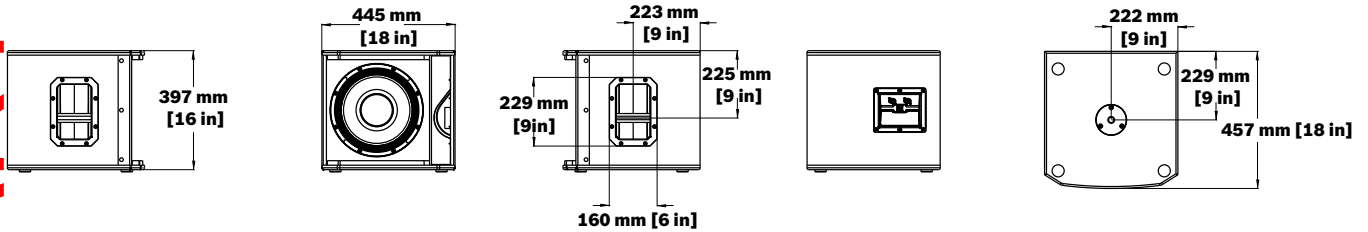

2 | ELX200-12S 12" passive subwoofer

Grille:	18 AWG steel with powdercoat
Color:	Black or white
Dimensions (H x W x D):	397 mm x 445 mm x 457 mm (16.7 in x 17.6 in x 18.0 in)
Net weight:	17.2 kg (38.0 lb)
Shipping weight:	20.2 kg (44.6 lb)

¹Full-space measurement.

²Maximum SPL is measured at 1 m using broadband pink noise at rated peak power rating.

Dimensions:

Frequency response and impedance:

PRELIMINARY

Ordering information

ELX200-12S 12" passive subwoofer