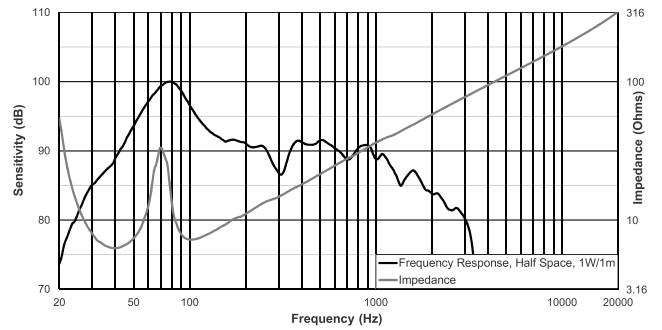

2 | ELX200-18S 18" passive subwoofer

Grille:	18 AWG steel with powdercoat
Color:	Black or white
Dimensions (H x W x D):	600 mm x 507 mm x 574 mm (23.7 in x 20.0 in x 22.6 in)
Net weight:	26.6 kg (58.7 lb)
Shipping weight:	30.5 kg (67.3 lb)

¹Full-space measurement.

²Maximum SPL is measured at 1 m using broadband pink noise at rated peak power rating.

Frequency response and impedance:

Dimensions:

Ordering information

ELX200-18S 18" passive subwoofer