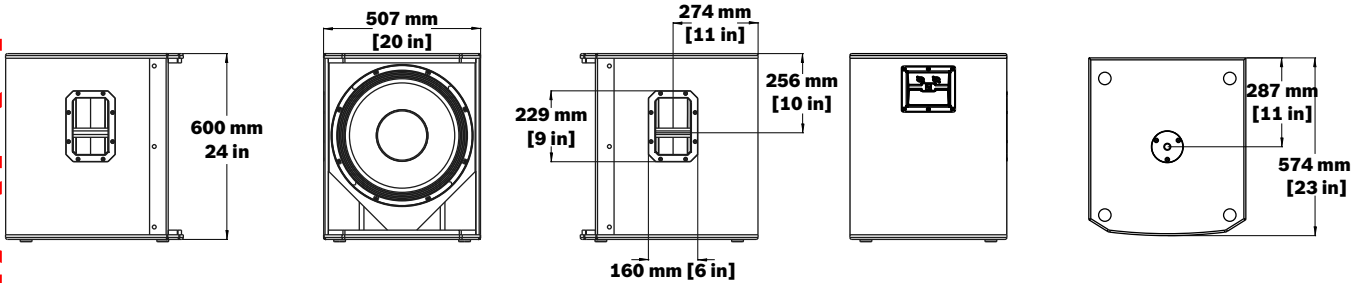

2 | ELX200-18S 18" passive subwoofer

Grille:	18 AWG steel with powdercoat
Color:	Black or white
Dimensions (H x W x D):	600 mm x 507 mm x 574 mm (23.7 in x 20.0 in x 22.6 in)
Net weight:	26.6 kg (58.7 lb)
Shipping weight:	30.5 kg (67.3 lb)

¹Full-space measurement.

²Maximum SPL is measured at 1 m using broadband pink noise at rated peak power rating.

Frequency response and impedance:

Dimensions:

Ordering information

ELX200-18S 18" passive subwoofer

Passive 18-inch subwoofer, black

Order number **ELX200-18S**

ELX200-18S-W 18" passive subwoofer, white

Passive 18-inch subwoofer, white

Order number **ELX200-18S-W**

Accessories

ELX200-18S-CVR Padded cover for ELX200-18S, 18SP