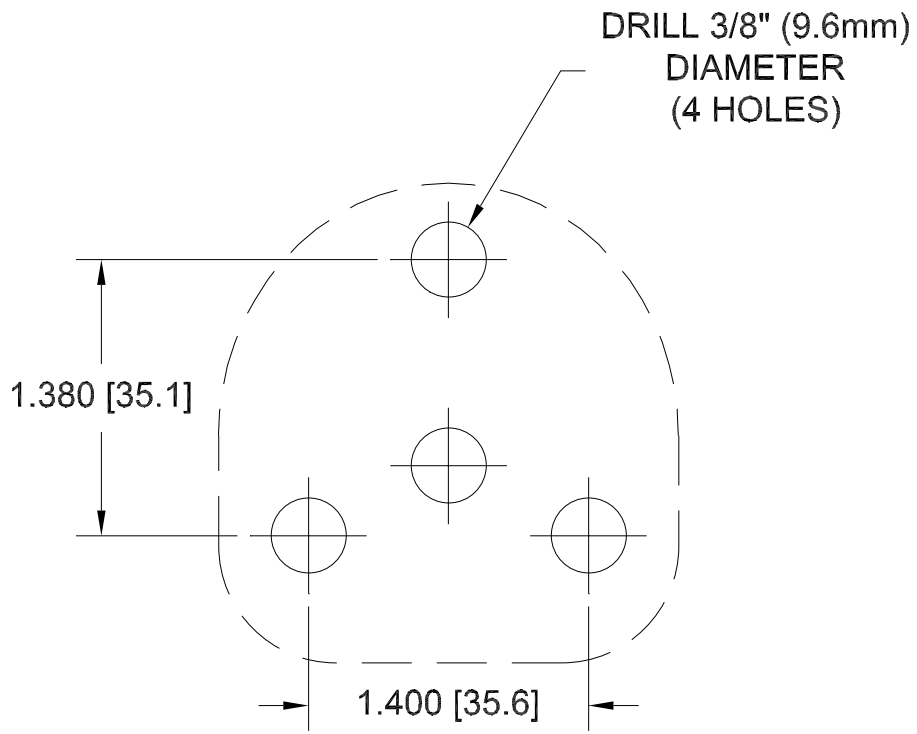

PolarChoice PC Plus
Flush Mount
Drilling Template

Front

12000 Portland Avenue South, Burnsville, MN 55337
Phone: 952/884-4051, Fax: 952/884-0043

www.electrovoice.com

© Telex Communications, Inc. 2/2003
Part Number 38110-217 Rev A