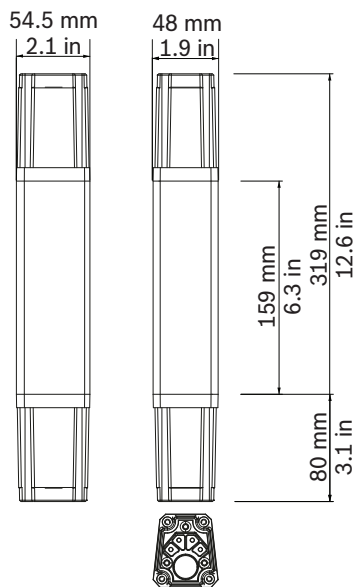

# EVOLVE50-PL-SW Column Speaker Pole, Short, WHITE

- 160-mm short pole for EVOLVE 50 systems

## Technical specifications

Material:	Aluminum
Color:	White
Dimensions (H x W x D):	319 mm x 48 mm x 54.5 mm (12.6 in x 1.9 in x 2.1 in)
Net weight:	0.45 kg (0.99 lb)
Shipping weight:	0.65 kg (1.43 lb)

### Dimensions:

## Parts included

Quantity	Component
1	Column speaker pole, short