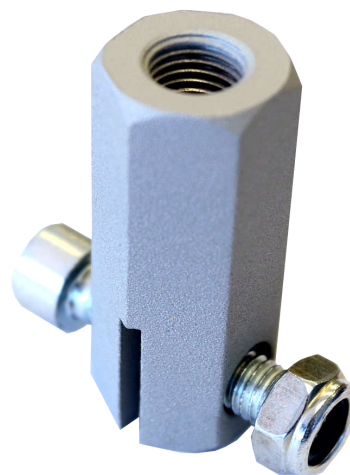

# TR-P Threaded rod adaptor for pendant

---

- Threaded rod adaptor for the EVID-P6.2 pendant speaker
- Compatible with a threaded rod size 7/16"-20

## Technical specifications

Material:	Aluminum
Color:	Silver
Dimensions (H x W x D):	26 mm x 58 mm x 78 mm (1.0 in. x 2.3 in. 3.1 in.)
Net weight:	0.06 kg (2.0 oz.)
Shipping weight:	0.07 kg (2.3 oz.)

## Parts included

Quantity	Component
1	Threaded rod adapter
1	Quick installation guide

### TR-P Threaded rod adaptor for pendant

Threaded rod adapter for the EVID-P6.2 loudspeakers, silver

Order number **TR-P**

---