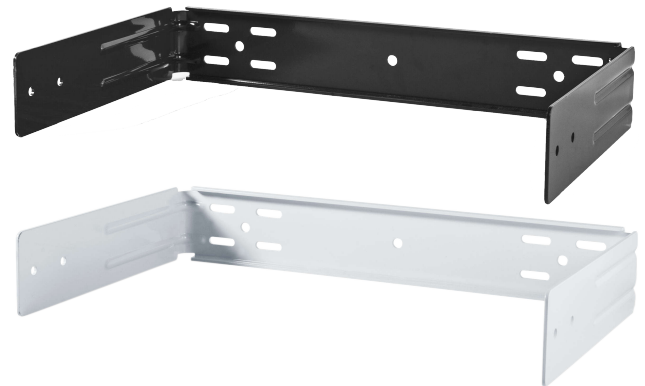

UB-10D U-bracket for 10" subwoofer

- Carefully engineered for outdoor environments
- Easily paintable
- Available in black or white

U-bracket accessory for the EVID-S10.1D and LB20-SW400 dual 10" subwoofer.

Technical specifications

Color:	Black or white
Dimensions (H x W x D):	170 mm x 505 mm x 760 mm (6.69 in. x 19.88 in. x 29.92 in.)
Net weight:	4.66 kg (10.24 lb)
Shipping weight:	5.46 kg (12.04 lb)

* U bracket

Ordering information

UB-10DB U-bracket for 10" subwoofer black

U-bracket accessory for the EVID-S10.1D and LB20-SW400 dual 10" subwoofer, black

Order number **UB-10DB**

UB-10DW U-bracket for 10" subwoofer white

U-bracket accessory for the EVID-S10.1D and LB20-SW400 dual 10" subwoofer, white

Order number **UB-10DW**

Represented by:

Germany:
Bosch Sicherheitssysteme GmbH
Robert-Bosch-Ring 5
85630 Grasbrunn
Germany