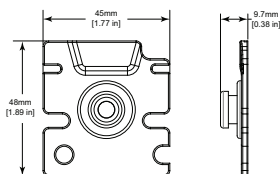

Technical specifications

Material:	Black ABS Plastic
Adhesive backing:	Double-sided Structural Adhesive
Net Weight:	1.1 oz. (30 g)
Gross Weight:	1.6 oz. (44 g)

Dimensions:

Installation/configuration notes

To install the adapter accessory:

1. Place transmitter display side down on a stable surface.
2. Remove the RE3-BPT spring belt clip by prying each of the two seating pins outward from its mounting socket as shown in (1a) so the spring belt clip is free as shown in (1b).
3. Thoroughly clean the surface of the RE3-BPT where the accessory will be mounted with an alcohol-soaked cloth to remove any oil, dirt, or debris.
4. Holding the adapter accessory by its sides, peel away and discard the backing film to expose the adhesive surface as shown in (2) - do not touch the adhesive surface.
5. Prior to permanently adhering the adapter accessory to the RE3-BPT, carefully position it where it will be mounted as shown in (3a).