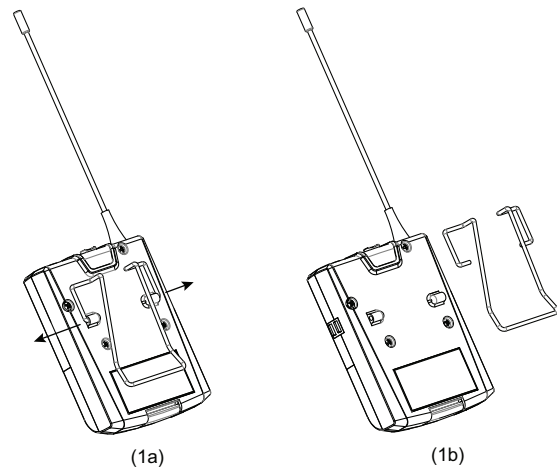

RE3-ACC-PCA Polar Choice adapter for RE3-BPT

- Mounts permanently
- Adapts RE3-BPT for use in Polar Choice Satellite microphones
- Supplied belt clip enables RE3-BPT for use in other applications

The RE3-ACC-PCA is an accessory kit allowing the RE3 bodypack transmitter to be mounted into the Electro-Voice Polar Choice PC Boundary Sat and PC Satellite models, while also allowing the transmitter to be used in other traditional bodypack transmitter applications. The adapter accessory mounts permanently to the RE3-BPT via its strong adhesive backing, and the supplied belt clip allows the RE3-BPT with the adhesive mount attached to be securely-clipped to a belt, waistband, or other garment.

Technical specifications

Material:	Black ABS Plastic
Adhesive backing:	Double-sided Structural Adhesive
Net Weight:	1.1 oz. (30 g)
Gross Weight:	1.6 oz. (44 g)

Dimensions:

Installation/configuration notes

To install the adapter accessory:

1. Place transmitter display side down on a stable surface.
2. Remove the RE3-BPT spring belt clip by prying each of the two seating pins outward from its mounting socket as shown in (1a) so the spring belt clip is free as shown in (1b).
3. Thoroughly clean the surface of the RE3-BPT where the accessory will be mounted with an alcohol-soaked cloth to remove any oil, dirt, or debris.
4. Holding the adapter accessory by its sides, peel away and discard the backing film to expose the adhesive surface as shown in (2) - do not touch the adhesive surface.
5. Prior to permanently adhering the adapter accessory to the RE3-BPT, carefully position it where it will be mounted as shown in (3a).

6. Firmly press and hold all areas of the adapter accessory to the RE3-BPT for 5 seconds to ensure it is securely mounted.

When the adapter accessory is properly mounted as shown in (3b), the RE3-BPT is ready to mount into the Polar Choice Satellite microphone.