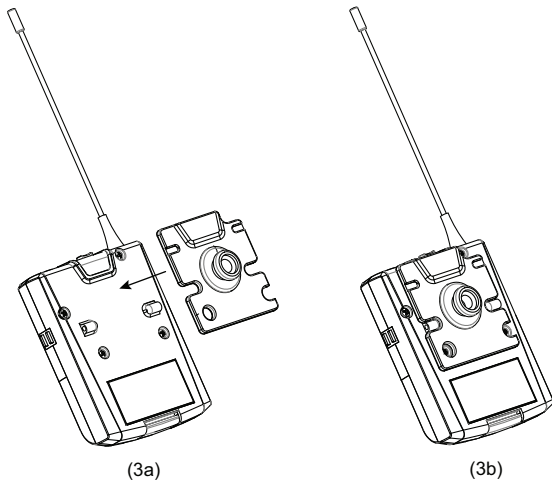

RE3-ACC-PCA Polar Choice adapter for RE3-BPT

- Mounts permanently
- Adapts RE3-BPT for use in Polar Choice Satellite microphones
- Supplied belt clip enables RE3-BPT for use in other applications

The RE3-ACC-PCA is an accessory kit allowing the RE3 bodypack transmitter to be mounted into the Electro-Voice Polar Choice PC Boundary Sat and PC Satellite models, while also allowing the transmitter to be used in other traditional bodypack transmitter applications. The adapter accessory mounts permanently to the RE3-BPT via its strong adhesive backing, and the supplied belt clip allows the RE3-BPT with the adhesive mount attached to be securely-clipped to a belt, waistband, or other garment.

Technical specifications

Material:	Black ABS Plastic
Adhesive backing:	Double-sided Structural Adhesive
Net Weight:	1.1 oz. (30 g)
Gross Weight:	1.6 oz. (44 g)

Dimensions:

Installation/configuration notes

To install the adapter accessory:

1. Place transmitter display side down on a stable surface.
2. Remove the RE3-BPT spring belt clip by prying each of the two seating pins outward from its mounting socket as shown in (1a) so the spring belt clip is free as shown in (1b).
3. Thoroughly clean the surface of the RE3-BPT where the accessory will be mounted with an alcohol-soaked cloth to remove any oil, dirt, or debris.
4. Holding the adapter accessory by its sides, peel away and discard the backing film to expose the adhesive surface as shown in (2) - do not touch the adhesive surface.
5. Prior to permanently adhering the adapter accessory to the RE3-BPT, carefully position it where it will be mounted as shown in (3a).

6. Firmly press and hold all areas of the adapter accessory to the RE3-BPT for 5 seconds to ensure it is securely mounted.

When the adapter accessory is properly mounted as shown in (3b), the RE3-BPT is ready to mount into the Polar Choice Satellite microphone.