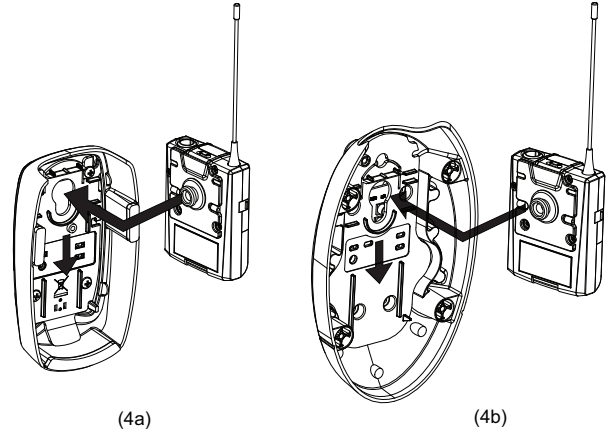

RE3-ACC-PCA Polar Choice adapter for RE3-BPT

- Mounts permanently
- Adapts RE3-BPT for use in Polar Choice Satellite microphones
- Supplied belt clip enables RE3-BPT for use in other applications

The RE3-ACC-PCA is an accessory kit allowing the RE3 bodypack transmitter to be mounted into the Electro-Voice Polar Choice PC Boundary Sat and PC Satellite models, while also allowing the transmitter to be used in other traditional bodypack transmitter applications. The adapter accessory mounts permanently to the RE3-BPT via its strong adhesive backing, and the supplied belt clip allows the RE3-BPT with the adhesive mount attached to be securely-clipped to a belt, waistband, or other garment.

Technical specifications

Material:	Black ABS Plastic
Adhesive backing:	Double-sided Structural Adhesive
Net Weight:	1.1 oz. (30 g)
Gross Weight:	1.6 oz. (44 g)

Dimensions:

Installation/configuration notes

To install the adapter accessory:

1. Place transmitter display side down on a stable surface.
2. Remove the RE3-BPT spring belt clip by prying each of the two seating pins outward from its mounting socket as shown in (1a) so the spring belt clip is free as shown in (1b).
3. Thoroughly clean the surface of the RE3-BPT where the accessory will be mounted with an alcohol-soaked cloth to remove any oil, dirt, or debris.
4. Holding the adapter accessory by its sides, peel away and discard the backing film to expose the adhesive surface as shown in (2) - do not touch the adhesive surface.
5. Prior to permanently adhering the adapter accessory to the RE3-BPT, carefully position it where it will be mounted as shown in (3a).

6. Firmly press and hold all areas of the adapter accessory to the RE3-BPT for 5 seconds to ensure it is securely mounted.

When the adapter accessory is properly mounted as shown in (3b), the RE3-BPT is ready to mount into the Polar Choice Satellite microphone.