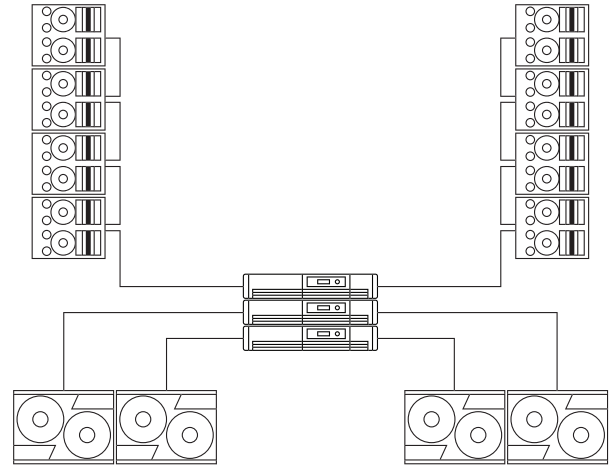

MEDIUM HOUSE OF WORSHIP

EXAMPLE FOR 4,000 – 6,000 FT² (1,200 – 1,800 M²)

System overview

Two arrays of four EVA loudspeakers serve as mains to cover the room, with low-frequency support from four EVA subwoofers.

System benefits

Line-array performance for an entry-level price.

Hidden internal rigging combines streamlined aesthetics with easy set up.

Economic concept with up to six EVA modules driven from a single C series amp channel (optional attenuation module).

Control a multi-amplifier system remotely through one system software.

Integrate the audio with a control system with GPIO and remote on/off.

DYNACORD | AMPLIFIERS

1x C3600FDi (mains)

2x C3600FDi (subs)

ELECTRO-VOICE | LOUDSPEAKERS

8x EVA-2082S (mains)

4x EVA-2151D (subs)