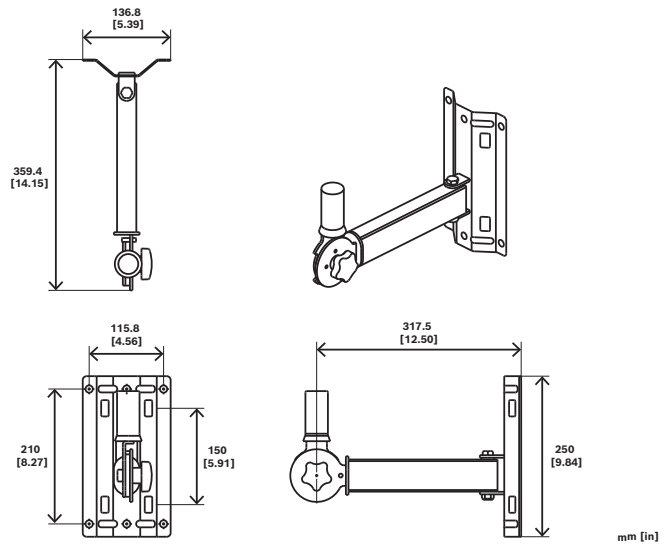

## System overview

|              |                            |
|--------------|----------------------------|
| A Pole mount | B Vertical tilt hand screw |
| C Swivel arm | D Swivel arm nut           |
| E Base plate | F Wall mounting spacers    |

## Technical specifications

|                                      | BRKT-POLE-S                   | BRKT-POLE-L                   |
|--------------------------------------|-------------------------------|-------------------------------|
| Color                                | Black                         |                               |
| Dimensions (H x W x D) (mm)          | 250 mm x 115.8 mm x 215.9 mm  | 250 mm x 115.8 mm x 317.5 mm  |
| Dimensions (H x W x D) (in)          | 9.84 in x 4.56 in x 8.50 in   | 9.84 in x 4.56 in x 12.5 in   |
| Shipping dimensions (H x W x D) (mm) | 295 mm x 265 mm x 85 mm       | 385 mm x 265 mm x 85 mm       |
| Shipping dimensions (H x W x D) (in) | 11.61 in x 10.43 in x 3.35 in | 15.16 in x 10.43 in x 3.35 in |
| Working load limit (kg) <sup>1</sup> | 34.1 kg                       | 34.1 kg                       |
| Working load limit (lb) <sup>1</sup> | 75 lb                         | 75 lb                         |
| Weight (kg)                          | 1,78 kg                       | 2,02 kg                       |
| Weight (lb)                          | 3,92 lb                       | 4,45 lb                       |
| Shipping weight (kg)                 | 1,94 kg                       | 2,22 kg                       |
| Shipping weight (lb)                 | 4,28 lb                       | 4,89 lb                       |

### Dimensions