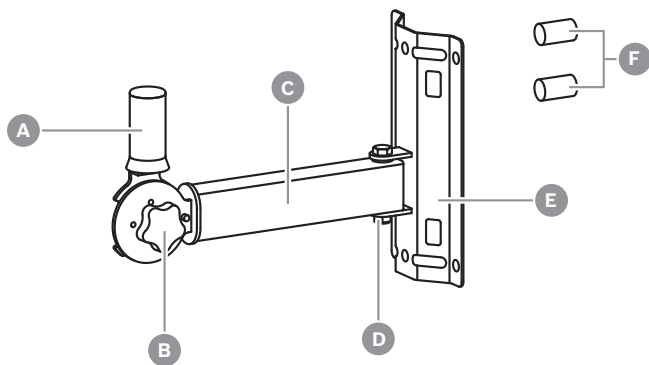

# BRKT-POLE Wall mount bracket

- Two different sizes available to suspend 8-inch to 15-inch loudspeakers.
- The brackets allow for rotation, swivel and tilt adjustment to orient the loudspeaker properly.
- Maximum downward tilt of 30 degrees and maximum upward tilt of 5 degrees, vertical surface mount only.
- Made out of steel, in black.

## System overview

|              |                            |
|--------------|----------------------------|
| A Pole mount | B Vertical tilt hand screw |
| C Swivel arm | D Swivel arm nut           |
| E Base plate | F Wall mounting spacers    |

BRKT-POLE-S is suitable for 8- and 10-inch speakers and some 12-inch speakers. BRKT-POLE-L is suitable for speakers up to 15 inches.

| Loudspeaker model | BRKT-POLE-S    | BRKT-POLE-L |
|-------------------|----------------|-------------|
| ZLX 8" models     | ✓              | ✓           |
| ZLX 12" models    | -              | ✓           |
| ZLX 15" models    | -              | ✓           |
| EKX 12" models    | ✓ <sup>1</sup> | ✓           |
| EKX 15" models    | -              | ✓           |
| ELX 12" models    | ✓ <sup>1</sup> | ✓           |
| ELX 15" models    | -              | ✓           |
| ELX200 10" models | ✓              | ✓           |