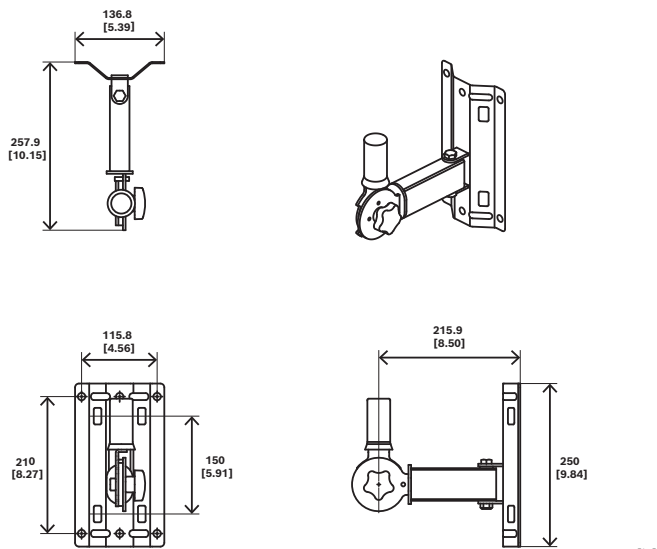

## System overview

|              |                            |
|--------------|----------------------------|
| A Pole mount | B Vertical tilt hand screw |
| C Swivel arm | D Swivel arm nut           |
| E Base plate | F Wall mounting spacers    |

## Technical specifications

|                                      | BRKT-POLE-S                   | BRKT-POLE-L                   |
|--------------------------------------|-------------------------------|-------------------------------|
| Color                                | Black                         |                               |
| Dimensions (H x W x D) (mm)          | 250 mm x 115.8 mm x 215.9 mm  | 250 mm x 115.8 mm x 317.5 mm  |
| Dimensions (H x W x D) (in)          | 9.84 in x 4.56 in x 8.50 in   | 9.84 in x 4.56 in x 12.5 in   |
| Shipping dimensions (H x W x D) (mm) | 295 mm x 265 mm x 85 mm       | 385 mm x 265 mm x 85 mm       |
| Shipping dimensions (H x W x D) (in) | 11.61 in x 10.43 in x 3.35 in | 15.16 in x 10.43 in x 3.35 in |
| Working load limit (kg) <sup>1</sup> | 34.1 kg                       | 34.1 kg                       |
| Working load limit (lb) <sup>1</sup> | 75 lb                         | 75 lb                         |
| Weight (kg)                          | 1,78 kg                       | 2,02 kg                       |
| Weight (lb)                          | 3,92 lb                       | 4,45 lb                       |
| Shipping weight (kg)                 | 1,94 kg                       | 2,22 kg                       |
| Shipping weight (lb)                 | 4,28 lb                       | 4,89 lb                       |

### Dimensions