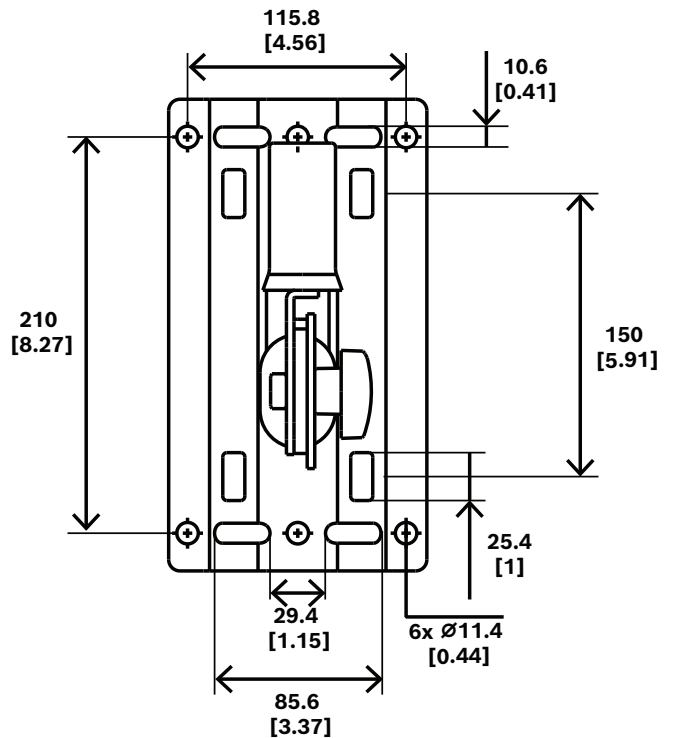

## System overview

|              |                            |
|--------------|----------------------------|
| A Pole mount | B Vertical tilt hand screw |
| C Swivel arm | D Swivel arm nut           |
| E Base plate | F Wall mounting spacers    |

## Technical specifications

|                                      | BRKT-POLE-S                   | BRKT-POLE-L                   |
|--------------------------------------|-------------------------------|-------------------------------|
| Color                                | Black                         |                               |
| Dimensions (H x W x D) (mm)          | 250 mm x 115.8 mm x 215.9 mm  | 250 mm x 115.8 mm x 317.5 mm  |
| Dimensions (H x W x D) (in)          | 9.84 in x 4.56 in x 8.50 in   | 9.84 in x 4.56 in x 12.5 in   |
| Shipping dimensions (H x W x D) (mm) | 295 mm x 265 mm x 85 mm       | 385 mm x 265 mm x 85 mm       |
| Shipping dimensions (H x W x D) (in) | 11.61 in x 10.43 in x 3.35 in | 15.16 in x 10.43 in x 3.35 in |
| Working load limit (kg) <sup>1</sup> | 34.1 kg                       | 34.1 kg                       |
| Working load limit (lb) <sup>1</sup> | 75 lb                         | 75 lb                         |
| Weight (kg)                          | 1,78 kg                       | 2,02 kg                       |
| Weight (lb)                          | 3,92 lb                       | 4,45 lb                       |
| Shipping weight (kg)                 | 1,94 kg                       | 2,22 kg                       |
| Shipping weight (lb)                 | 4,28 lb                       | 4,89 lb                       |

### Dimensions