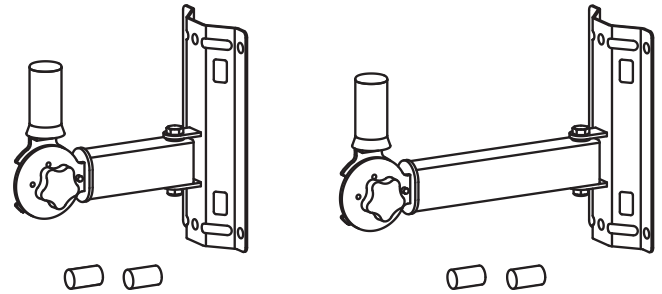

# BRKT-POLE Wall mount bracket

- Two different sizes available to suspend 8-inch to 15-inch loudspeakers.
- The brackets allow for rotation, swivel and tilt adjustment to orient the loudspeaker properly.
- Maximum downward tilt of 30 degrees and maximum upward tilt of 5 degrees, vertical surface mount only.
- Made out of steel, in black.

## System overview

|              |                            |
|--------------|----------------------------|
| A Pole mount | B Vertical tilt hand screw |
| C Swivel arm | D Swivel arm nut           |
| E Base plate | F Wall mounting spacers    |

BRKT-POLE-S is suitable for 8- and 10-inch speakers and some 12-inch speakers. BRKT-POLE-L is suitable for speakers up to 15 inches.

| Loudspeaker model | BRKT-POLE-S    | BRKT-POLE-L |
|-------------------|----------------|-------------|
| ZLX 8" models     | ✓              | ✓           |
| ZLX 12" models    | -              | ✓           |
| ZLX 15" models    | -              | ✓           |
| EKX 12" models    | ✓ <sup>1</sup> | ✓           |
| EKX 15" models    | -              | ✓           |
| ELX 12" models    | ✓ <sup>1</sup> | ✓           |
| ELX 15" models    | -              | ✓           |
| ELX200 10" models | ✓              | ✓           |