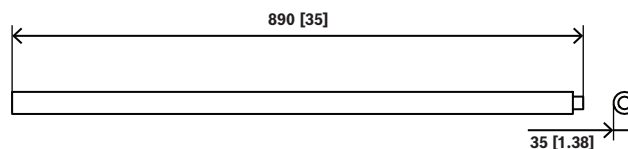

|                         |                 |
|-------------------------|-----------------|
| Dimensions (Ø x H) (in) | 1.38 in x 35 in |
| Weight (kg)             | 1.82 kg         |
| Weight (lb)             | 4 lb            |
| Shipping weight (kg)    | 2.04 kg         |
| Shipping weight (lb)    | 4.5 lb          |

### Parts included

| Quantity | Component      |
|----------|----------------|
| 1        | Subwoofer pole |

mm[in]

### Technical specifications

|                         |                |
|-------------------------|----------------|
| Material                | Steel          |
| Color                   | Black          |
| Thread type             | M20            |
| Dimensions (Ø x H) (cm) | 3.5 cm x 89 cm |