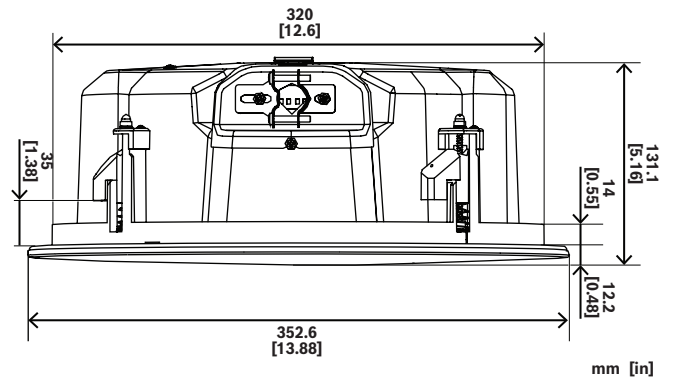

PRELIMINARY

Transformer taps 70 V line (W)	30 W; 15 W; 7.5 W; 3.75 W; 1.88 W
Transformer taps 100 V line (W)	30 W; 15 W; 7.5 W; 3.75 W; 1.88 W
LF transducer size (in)	6 in
HF transducer size (in)	1 in
Material	Steel
Grille material	Powder coated steel
Connector type	4-pin Euroblock Input + Pass through
Wire size (AWG)	12AWG (maximum)
Wire diameter (mm ²)	3.3 mm ² (maximum)
Color	White; Customized colors
Color (RAL)	RAL 9003 Signal white
Mounting cutout (in)	12.70 in
Mounting cutout (mm)	323 mm
Dimensions (Ø x D) (in)	13.9 in x 5.3 in
Dimensions (Ø x D) (mm)	353 mm x 132.6 mm
Mounting depth (in)	4,8 in
Mounting depth (mm)	121 mm
Ceiling thickness (in)	0,5 in - 1,5 in
Ceiling thickness (mm)	12,5 mm - 38 mm
Weight (lb)	9.90 lb
Weight (kg)	4.50 kg
Shipping weight (lb)	22 lb
Shipping weight (kg)	10 kg
IP rating	IP34
Weatherization	Indoor
Operating temperature (°F)	32 °F – 104 °F
Operating temperature (°C)	0 °C – 40 °C
Safety agency ratings	UL 1480A, safe for use in air-handling spaces per UL 2043, CSA 22.2 205 certified, IEC 62638

¹Half-space (in-ceiling mounted)

²Calculated

³Half-space (1 W/1 m)

⁴Continuous pink noise (2 hours)

⁵Continuous pink noise (100 hours)

⁶24 dB/octave

⁷Per IEC-60529

Dimensions