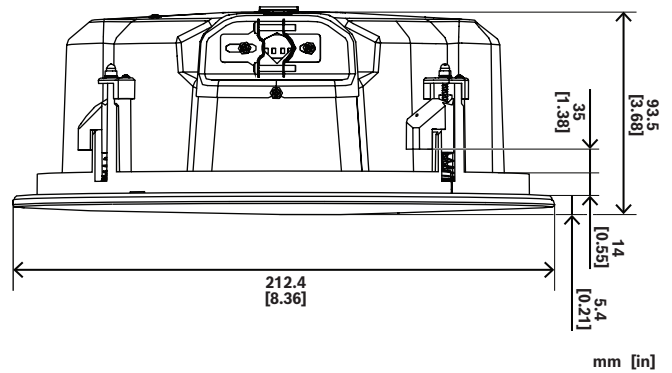

Grille material	Powder coated steel
Connector type	4-pin Euroblock Input + Pass through
Wire size (AWG)	12AWG (maximum)
Wire diameter (mm <sup>2</sup> )	3.3 mm <sup>2</sup> (maximum)
Color	White; Customized colors
Color (RAL)	RAL 9003 Signal white
Mounting cutout (in)	7.20 in
Mounting cutout (mm)	183 mm
Dimensions (Ø x D) (in)	8.4 in x 3.9 in
Dimensions (Ø x D) (mm)	212 mm x 96.90 mm
Mounting depth (in)	3.7 in
Mounting depth (mm)	93 mm
Ceiling thickness (in)	0.5 in - 1.5 in
Ceiling thickness (mm)	12.5 mm - 38 mm
Weight (lb)	3.10 lb
Weight (kg)	1.40 kg
Shipping weight (lb)	11 lb
Shipping weight (kg)	5 kg
IP rating	IP45
Weatherization	Indoor
Operating temperature (°F)	32 °F – 104 °F
Operating temperature (°C)	0 °C – 40 °C
Safety agency ratings	UL 1480A, safe for use in air-handling spaces per UL 2043, CSA 22.2 205 certified, IEC 62368-1

### Dimensions